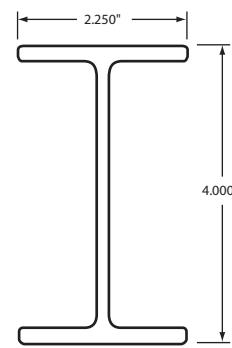

010-440

MANAC C/M
SEE DESCRIPTION

FLEET NUMBER: 010-440
REPLACEMENT FOR: MANAC 4' STEEL C/M ASSY
REPLACEMENT FOR: 710-017

010-805

FLEET NUMBER: 010-805
REPLACEMENT FOR: UTILITY 5.5' ALUM. C/M
REPLACEMENT FOR:

010-900

FLEET NUMBER: 010-900
REPLACEMENT FOR: C/M STEEL 2.25" X 102"
REPLACEMENT FOR:

010-905

FLEET NUMBER: 010-905
REPLACEMENT FOR: C/M STEEL 3" X 102"
REPLACEMENT FOR:

010-906

FLEET NUMBER: 010-906
REPLACEMENT FOR: C/M STEEL 4" X 96" -USE 010-907
REPLACEMENT FOR:

010-907

FLEET NUMBER: 010-907
REPLACEMENT FOR: C/M STEEL 4" X 102"
REPLACEMENT FOR:

010-908

FLEET NUMBER: 010-908
REPLACEMENT FOR: C/M STEEL 4.25" X 96"-USE 010-909
REPLACEMENT FOR:

010-909

FLEET NUMBER: 010-909
REPLACEMENT FOR: C/M STEEL 4.25" X 102"
REPLACEMENT FOR:

010-910-001

FLEET NUMBER: 010-910-001
REPLACEMENT FOR: C/M ALUM. 4" X 102"
REPLACEMENT FOR:

010-912

FLEET NUMBER: 010-912
REPLACEMENT FOR: C/M ALUM. 5" X 95"
REPLACEMENT FOR:

010-920

FLEET NUMBER: 010-920
REPLACEMENT FOR: CLIP ALUM. "T" FOR 5" C/M
REPLACEMENT FOR: