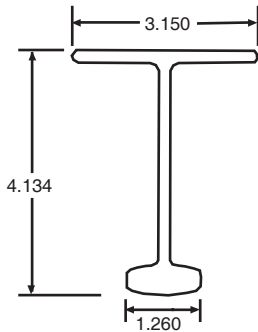

FLEET NUMBER: 010-950
REPLACEMENT FOR: BOLT KIT ASSY. FOR C/M
REPLACEMENT FOR:

011-002

FLEET NUMBER: 011-002
REPLACEMENT FOR: C/M ALUM TEAR DROP 4" X 95"
REPLACEMENT FOR:

011-003