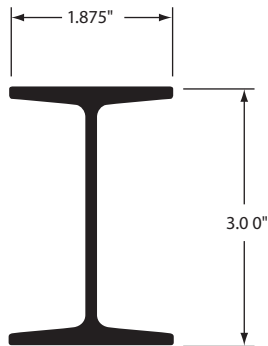

010-440

MANAC C/M
SEE DESCRIPTION

FLEET NUMBER: 010-440
REPLACEMENT FOR: MANAC 4' STEEL C/M ASSY
REPLACEMENT FOR: 710-017

010-805

FLEET NUMBER: 010-805
REPLACEMENT FOR: UTILITY 5.5' ALUM. C/M
REPLACEMENT FOR:

010-900

FLEET NUMBER: 010-900
REPLACEMENT FOR: C/M STEEL 2.25" X 102"
REPLACEMENT FOR:

010-905

FLEET NUMBER: 010-905
REPLACEMENT FOR: C/M STEEL 3" X 102"
REPLACEMENT FOR:

010-906

FLEET NUMBER: 010-906
REPLACEMENT FOR: C/M STEEL 4" X 96" -USE 010-907
REPLACEMENT FOR:

010-907

FLEET NUMBER: 010-907
REPLACEMENT FOR: C/M STEEL 4" X 102"
REPLACEMENT FOR:

010-908

FLEET NUMBER: 010-908
REPLACEMENT FOR: C/M STEEL 4.25" X 96"-USE 010-909
REPLACEMENT FOR:

010-909

FLEET NUMBER: 010-909
REPLACEMENT FOR: C/M STEEL 4.25" X 102"
REPLACEMENT FOR: