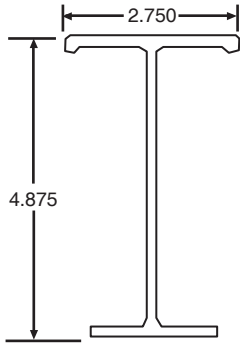

010-440

MANAC C/M
SEE DESCRIPTION

FLEET NUMBER: 010-440
REPLACEMENT FOR: MANAC 4' STEEL C/M ASSY
REPLACEMENT FOR: 710-017

010-805

FLEET NUMBER: 010-805
REPLACEMENT FOR: UTILITY 5.5' ALUM. C/M
REPLACEMENT FOR:

010-900

FLEET NUMBER: 010-900
REPLACEMENT FOR: C/M STEEL 2.25" X 102"
REPLACEMENT FOR:

010-905

FLEET NUMBER: 010-905
REPLACEMENT FOR: C/M STEEL 3" X 102"
REPLACEMENT FOR:

010-906

FLEET NUMBER: 010-906
REPLACEMENT FOR: C/M STEEL 4" X 96" -USE 010-907
REPLACEMENT FOR:

010-907

FLEET NUMBER: 010-907
REPLACEMENT FOR: C/M STEEL 4" X 102"
REPLACEMENT FOR:

010-908

FLEET NUMBER: 010-908
REPLACEMENT FOR: C/M STEEL 4.25" X 96"-USE 010-909
REPLACEMENT FOR:

010-909

FLEET NUMBER: 010-909
REPLACEMENT FOR: C/M STEEL 4.25" X 102"
REPLACEMENT FOR:

010-910-001

FLEET NUMBER: 010-910-001
REPLACEMENT FOR: C/M ALUM. 4" X 102"
REPLACEMENT FOR:

010-912

FLEET NUMBER: 010-912
REPLACEMENT FOR: C/M ALUM. 5" X 95"
REPLACEMENT FOR:

010-920

FLEET NUMBER: 010-920
REPLACEMENT FOR: CLIP ALUM. "T" FOR 5" C/M
REPLACEMENT FOR: