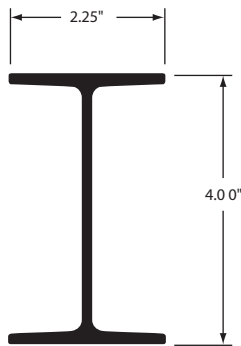

010-440

MANAC C/M
SEE DESCRIPTION

FLEET NUMBER: 010-440
REPLACEMENT FOR: MANAC 4' STEEL C/M ASSY
REPLACEMENT FOR: 710-017

010-805

FLEET NUMBER: 010-805
REPLACEMENT FOR: UTILITY 5.5' ALUM. C/M
REPLACEMENT FOR:

010-900

FLEET NUMBER: 010-900
REPLACEMENT FOR: C/M STEEL 2.25" X 102"
REPLACEMENT FOR:

010-905

FLEET NUMBER: 010-905
REPLACEMENT FOR: C/M STEEL 3" X 102"
REPLACEMENT FOR:

010-906

FLEET NUMBER: 010-906
REPLACEMENT FOR: C/M STEEL 4" X 96" -USE 010-907
REPLACEMENT FOR:

010-907

FLEET NUMBER: 010-907
REPLACEMENT FOR: C/M STEEL 4" X 102"
REPLACEMENT FOR:

010-908

FLEET NUMBER: 010-908
REPLACEMENT FOR: C/M STEEL 4.25" X 96"-USE 010-909
REPLACEMENT FOR:

010-909

FLEET NUMBER: 010-909
REPLACEMENT FOR: C/M STEEL 4.25" X 102"
REPLACEMENT FOR: