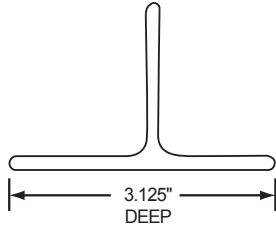

010-950

FLEET NUMBER: 010-950
REPLACEMENT FOR: BOLT KIT ASSY. FOR C/M
REPLACEMENT FOR:

011-002

FLEET NUMBER: 011-002
REPLACEMENT FOR: C/M ALUM TEAR DROP 4" X 95"
REPLACEMENT FOR:

011-003

FLEET NUMBER: 011-003
REPLACEMENT FOR: C/M ALUM TEAR DROP 5" X 95"
REPLACEMENT FOR:

011-003-001

FLEET NUMBER: 011-003-001
REPLACEMENT FOR: C/M ALUM TEAR DROP 5" X 102"
REPLACEMENT FOR:

012-105

FLEET NUMBER: 012-105

REPLACEMENT FOR: CLIP ALUM. "T" FOR 4" C/M

REPLACEMENT FOR:

CROSS MEMBER

Need Parts? Call Today! 956.791.5199