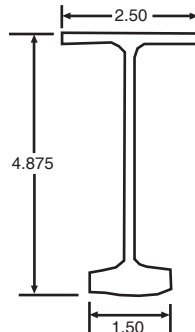

010-900

FLEET NUMBER: 010-900
REPLACEMENT FOR: C/M STEEL 2.25" X 102"
REPLACEMENT FOR:

010-905

FLEET NUMBER: 010-905
REPLACEMENT FOR: C/M STEEL 3" X 102"
REPLACEMENT FOR:

010-906

FLEET NUMBER: 010-906
REPLACEMENT FOR: C/M STEEL 4" X 96" -USE 010-907
REPLACEMENT FOR:

010-907

FLEET NUMBER: 010-907
REPLACEMENT FOR: C/M STEEL 4" X 102"
REPLACEMENT FOR:

010-908

FLEET NUMBER: 010-908
REPLACEMENT FOR: C/M STEEL 4.25" X 96"-USE 010-909
REPLACEMENT FOR:

010-909

FLEET NUMBER: 010-909
REPLACEMENT FOR: C/M STEEL 4.25" X 102"
REPLACEMENT FOR:

010-950

FLEET NUMBER: 010-950
REPLACEMENT FOR: BOLT KIT ASSY. FOR C/M
REPLACEMENT FOR:

011-002

FLEET NUMBER: 011-002
REPLACEMENT FOR: C/M ALUM TEAR DROP 4" X 95"
REPLACEMENT FOR:

011-003

FLEET NUMBER: 011-003
REPLACEMENT FOR: C/M ALUM TEAR DROP 5" X 95"
REPLACEMENT FOR:

011-003-001

FLEET NUMBER: 011-003-001
REPLACEMENT FOR: C/M ALUM TEAR DROP 5" X 102"
REPLACEMENT FOR:

012-105

FLEET NUMBER: 012-105

REPLACEMENT FOR: CLIP ALUM. "T" FOR 4" C/M

REPLACEMENT FOR:

CROSS MEMBER

Need Parts? Call Today! 956.791.5199