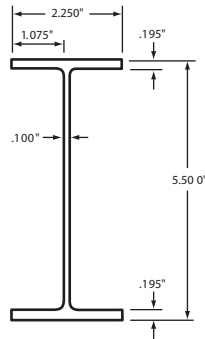

010-440

MANAC C/M
SEE DESCRIPTION

FLEET NUMBER: 010-440
REPLACEMENT FOR: MANAC 4' STEEL C/M ASSY
REPLACEMENT FOR: 710-017

010-805

FLEET NUMBER: 010-805
REPLACEMENT FOR: UTILITY 5.5' ALUM. C/M
REPLACEMENT FOR:

010-900

FLEET NUMBER: 010-900
REPLACEMENT FOR: C/M STEEL 2.25" X 102"
REPLACEMENT FOR:

010-905

FLEET NUMBER: 010-905
REPLACEMENT FOR: C/M STEEL 3" X 102"
REPLACEMENT FOR:

010-906

FLEET NUMBER: 010-906
REPLACEMENT FOR: C/M STEEL 4" X 96" -USE 010-907
REPLACEMENT FOR:

010-907

FLEET NUMBER: 010-907
REPLACEMENT FOR: C/M STEEL 4" X 102"
REPLACEMENT FOR:

010-908

FLEET NUMBER: 010-908
REPLACEMENT FOR: C/M STEEL 4.25" X 96"-USE 010-909
REPLACEMENT FOR:

010-909

FLEET NUMBER: 010-909
REPLACEMENT FOR: C/M STEEL 4.25" X 102"
REPLACEMENT FOR:

010-910-001

FLEET NUMBER: 010-910-001
REPLACEMENT FOR: C/M ALUM. 4" X 102"
REPLACEMENT FOR:

010-912

FLEET NUMBER: 010-912
REPLACEMENT FOR: C/M ALUM. 5" X 95"
REPLACEMENT FOR:

010-920

FLEET NUMBER: 010-920
REPLACEMENT FOR: CLIP ALUM. "T" FOR 5" C/M
REPLACEMENT FOR: