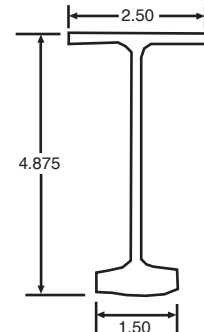

010-900

FLEET NUMBER: 010-900
REPLACEMENT FOR: C/M STEEL 2.25" X 102"
REPLACEMENT FOR:

010-905

FLEET NUMBER: 010-905
REPLACEMENT FOR: C/M STEEL 3" X 102"
REPLACEMENT FOR:

010-906

FLEET NUMBER: 010-906
REPLACEMENT FOR: C/M STEEL 4" X 96" -USE 010-907
REPLACEMENT FOR:

010-907

FLEET NUMBER: 010-907
REPLACEMENT FOR: C/M STEEL 4" X 102"
REPLACEMENT FOR:

010-908

FLEET NUMBER: 010-908
REPLACEMENT FOR: C/M STEEL 4.25" X 96"-USE 010-909
REPLACEMENT FOR:

010-909

FLEET NUMBER: 010-909
REPLACEMENT FOR: C/M STEEL 4.25" X 102"
REPLACEMENT FOR:

010-950

FLEET NUMBER: 010-950
REPLACEMENT FOR: BOLT KIT ASSY. FOR C/M
REPLACEMENT FOR:

011-002

FLEET NUMBER: 011-002
REPLACEMENT FOR: C/M ALUM TEAR DROP 4" X 95"
REPLACEMENT FOR:

011-003

FLEET NUMBER: 011-003
REPLACEMENT FOR: C/M ALUM TEAR DROP 5" X 95"
REPLACEMENT FOR:

011-003-001

FLEET NUMBER: 011-003-001
REPLACEMENT FOR: C/M ALUM TEAR DROP 5" X 102"
REPLACEMENT FOR:

012-105

FLEET NUMBER: 012-105

REPLACEMENT FOR: CLIP ALUM. "T" FOR 4" C/M

REPLACEMENT FOR:

CROSS MEMBER

Need Parts? Call Today! 956.791.5199