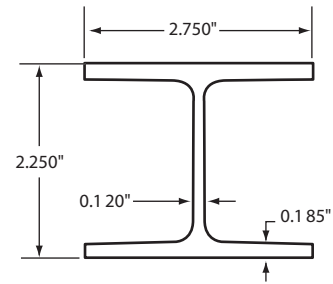

010-440

MANAC C/M
SEE DESCRIPTION

FLEET NUMBER: 010-440
REPLACEMENT FOR: MANAC 4' STEEL C/M ASSY
REPLACEMENT FOR: 710-017

010-805

FLEET NUMBER: 010-805
REPLACEMENT FOR: UTILITY 5.5' ALUM. C/M
REPLACEMENT FOR:

010-900

FLEET NUMBER: 010-900
REPLACEMENT FOR: C/M STEEL 2.25" X 102"
REPLACEMENT FOR:

010-905

FLEET NUMBER: 010-905
REPLACEMENT FOR: C/M STEEL 3" X 102"
REPLACEMENT FOR:

010-906

FLEET NUMBER: 010-906
REPLACEMENT FOR: C/M STEEL 4" X 96" -USE 010-907
REPLACEMENT FOR:

010-907

FLEET NUMBER: 010-907
REPLACEMENT FOR: C/M STEEL 4" X 102"
REPLACEMENT FOR:

010-908

FLEET NUMBER: 010-908
REPLACEMENT FOR: C/M STEEL 4.25" X 96"-USE 010-909
REPLACEMENT FOR:

010-909

FLEET NUMBER: 010-909
REPLACEMENT FOR: C/M STEEL 4.25" X 102"
REPLACEMENT FOR:

010-910-001

FLEET NUMBER: 010-910-001
REPLACEMENT FOR: C/M ALUM. 4" X 102"
REPLACEMENT FOR:

010-912

FLEET NUMBER: 010-912
REPLACEMENT FOR: C/M ALUM. 5" X 95"
REPLACEMENT FOR:

010-920

FLEET NUMBER: 010-920
REPLACEMENT FOR: CLIP ALUM. "T" FOR 5" C/M
REPLACEMENT FOR: