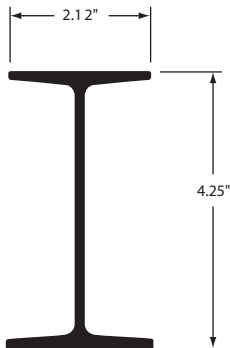

010-440

MANAC C/M
SEE DESCRIPTION

FLEET NUMBER: 010-440
REPLACEMENT FOR: MANAC 4' STEEL C/M ASSY
REPLACEMENT FOR: 710-017

010-805

FLEET NUMBER: 010-805
REPLACEMENT FOR: UTILITY 5.5' ALUM. C/M
REPLACEMENT FOR:

010-900

FLEET NUMBER: 010-900
REPLACEMENT FOR: C/M STEEL 2.25" X 102"
REPLACEMENT FOR:

010-905

FLEET NUMBER: 010-905
REPLACEMENT FOR: C/M STEEL 3" X 102"
REPLACEMENT FOR:

010-906

FLEET NUMBER: 010-906
REPLACEMENT FOR: C/M STEEL 4" X 96" -USE 010-907
REPLACEMENT FOR:

010-907

FLEET NUMBER: 010-907
REPLACEMENT FOR: C/M STEEL 4" X 102"
REPLACEMENT FOR:

010-908

FLEET NUMBER: 010-908
REPLACEMENT FOR: C/M STEEL 4.25" X 96"-USE 010-909
REPLACEMENT FOR:

010-909

FLEET NUMBER: 010-909
REPLACEMENT FOR: C/M STEEL 4.25" X 102"
REPLACEMENT FOR: