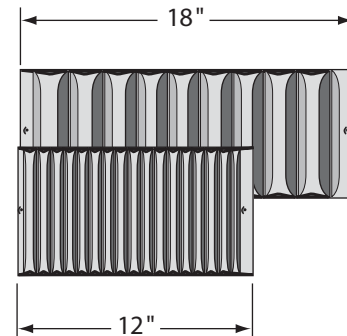

**960-005**

FLEET NUMBER: 960-005  
 REPLACEMENT FOR: LOGISTIC-E TRACK X 10FT  
 REPLACEMENT FOR:

**960-100**

FLEET NUMBER: 960-100  
 REPLACEMENT FOR: ALUMINUM SCUFF - USE 960-101  
 REPLACEMENT FOR:

**960-101**

FLEET NUMBER: 960-101  
 REPLACEMENT FOR: ALUMINUM SCUFF - 12 1/4' X 52' FT  
 REPLACEMENT FOR:

**960-105**

FLEET NUMBER: 960-105  
 REPLACEMENT FOR: ALUMINUM SCUFF - X 47'  
 REPLACEMENT FOR:

**960-205**

FLEET NUMBER: 960-205  
 REPLACEMENT FOR: STEEL SCUFF - 12" X 47' USE 960-205-001  
 REPLACEMENT FOR:

**960-205-001**

FLEET NUMBER: 960-205-001  
 REPLACEMENT FOR: STEEL SCUFF - 12" X 52'  
 REPLACEMENT FOR:

960-515

FIBERGLASS SHEET  
SEE DESCRIPTION

FLEET NUMBER: 960-515  
REPLACEMENT FOR: FIBERGLASS SHEET .090 X 4' X 8' EACH  
REPLACEMENT FOR:

960-600

FLEET NUMBER: 960-600  
REPLACEMENT FOR: BLACK POLY-SCUFF 12" X 53'  
REPLACEMENT FOR: