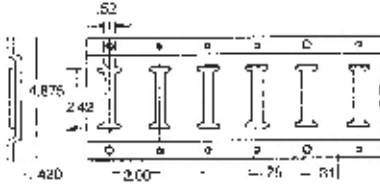

**960-005**

FLEET NUMBER: 960-005  
 REPLACEMENT FOR: LOGISTIC-E TRACK X 10FT  
 REPLACEMENT FOR:

**960-100**

FLEET NUMBER: 960-100  
 REPLACEMENT FOR: ALUMINUM SCUFF - USE 960-101  
 REPLACEMENT FOR:

**960-101**

FLEET NUMBER: 960-101  
 REPLACEMENT FOR: ALUMINUM SCUFF - 12 1/4' X 52' FT  
 REPLACEMENT FOR:

**960-105**

FLEET NUMBER: 960-105  
 REPLACEMENT FOR: ALUMINUM SCUFF - X 47'  
 REPLACEMENT FOR:

**960-205**