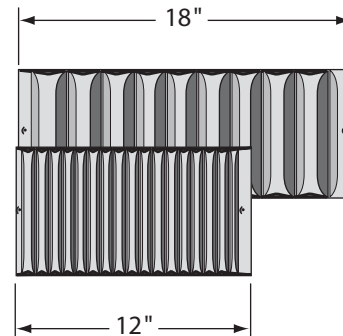

**960-005**

FLEET NUMBER: 960-005  
 REPLACEMENT FOR: LOGISTIC-E TRACK X 10FT  
 REPLACEMENT FOR:

**960-100**

FLEET NUMBER: 960-100  
 REPLACEMENT FOR: ALUMINUM SCUFF - USE 960-101  
 REPLACEMENT FOR:

**960-101**

FLEET NUMBER: 960-101  
 REPLACEMENT FOR: ALUMINUM SCUFF - 12 1/4' X 52' FT  
 REPLACEMENT FOR:

**960-105**

FLEET NUMBER: 960-105  
 REPLACEMENT FOR: ALUMINUM SCUFF - X 47'  
 REPLACEMENT FOR:

**960-205**

FLEET NUMBER: 960-205  
 REPLACEMENT FOR: STEEL SCUFF - 12" X 47' USE 960-205-001  
 REPLACEMENT FOR:

**960-205-001**

FLEET NUMBER: 960-205-001  
 REPLACEMENT FOR: STEEL SCUFF - 12" X 52'  
 REPLACEMENT FOR:

960-515

FIBERGLASS SHEET  
SEE DESCRIPTION

FLEET NUMBER: 960-515  
REPLACEMENT FOR: FIBERGLASS SHEET .090 X 4' X 8' EACH  
REPLACEMENT FOR:

960-600

FLEET NUMBER: 960-600  
REPLACEMENT FOR: BLACK POLY-SCUFF 12" X 53'  
REPLACEMENT FOR: